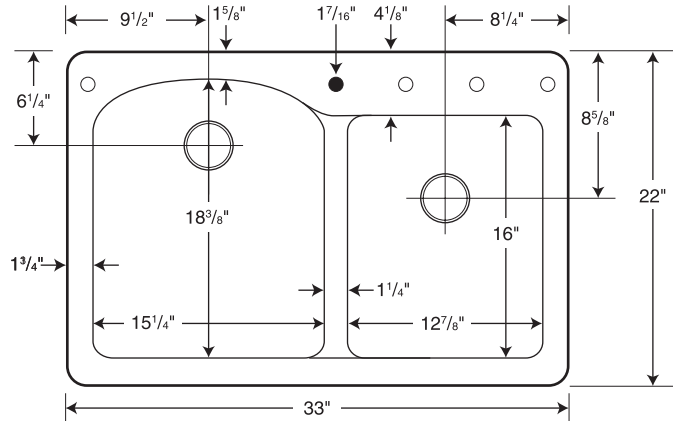

Capacity: 9-1/2 gallons in large (left) bowl,  
7 gallons in small (right) bowl

**SPECIFICATIONS**

**QZDB-3322 Double Bowl**

Model	Part	Nominal Dimensions	Ship Wt. Lb.	Ship FedEx	Carton Dims. In.	Cu. Ft.
QZDB-3322	QZ03322DB	33" W x 22" D (838 mm x 559 mm)	46	FedEx	41 x 30 x 20	14