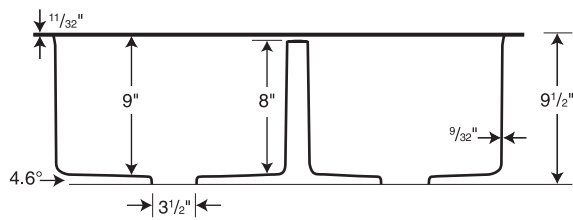

Capacity: 9-1/2 gallons in large (left) bowl,  
7 gallons in small (right) bowl

**SPECIFICATIONS**

**QZDB-3322 Double Bowl**

Model	Part	Nominal Dimensions	Ship Wt. Lb.	Ship FedEx	Carton Dims. In.	Cu. Ft.
QZDB-3322	QZ03322DB	33" W x 22" D (838 mm x 559 mm)	46	FedEx	41 x 30 x 20	14